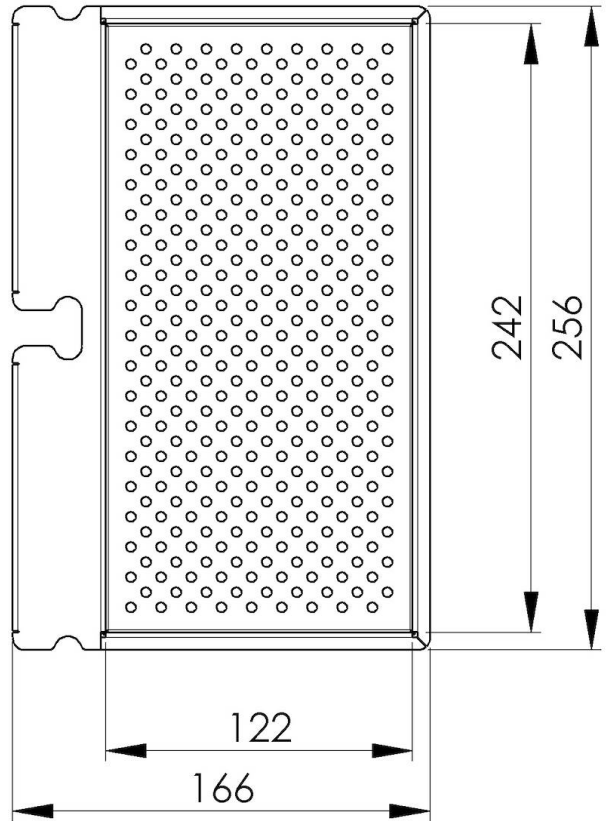

Stainless steel colander

Accessories e Complements

Code: 8151 010

DETAILS

Material Stainless steel

Sink accessories Colander

Dimensions 256 x 166 mm

Notes: To be used in combination with:
8100 608

TECHNICAL DATA

8151 010

Scolapasta per tagliere multifunzione 8100 608
Colander for chopping board 8100 608