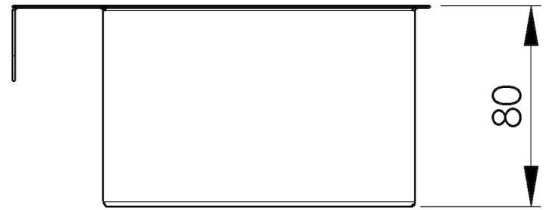

Stainless steel colander

Accessories e Complements

Code: 8151 010

DETAILS

Material Stainless steel

Sink accessories Colander

Dimensions 256 x 166 mm

Notes: To be used in combination with:
8100 608

TECHNICAL DATA

8151 010

Scolapasta per tagliere multifunzione 8100 608
Colander for chopping board 8100 608