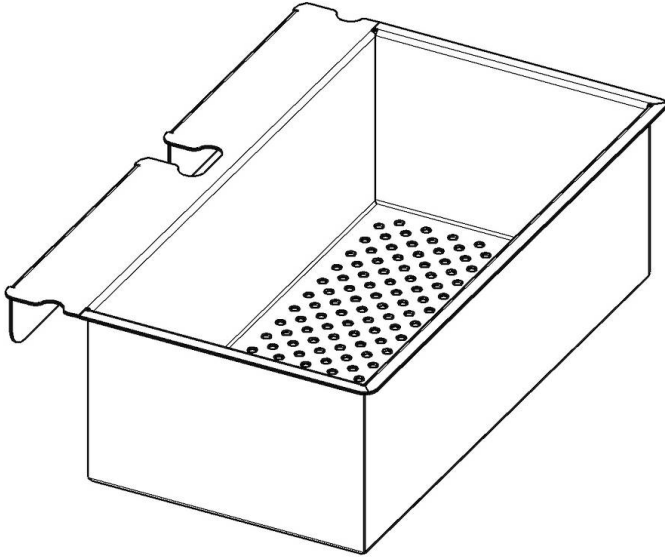

Stainless steel colander

Accessories e Complements

Code: 8151 010

DETAILS

Material Stainless steel

Sink accessories Colander

Dimensions 256 x 166 mm

Notes: To be used in combination with:
8100 608

TECHNICAL DATA

8151 010

Scolapasta per tagliere multifunzione 8100 608
Colander for chopping board 8100 608